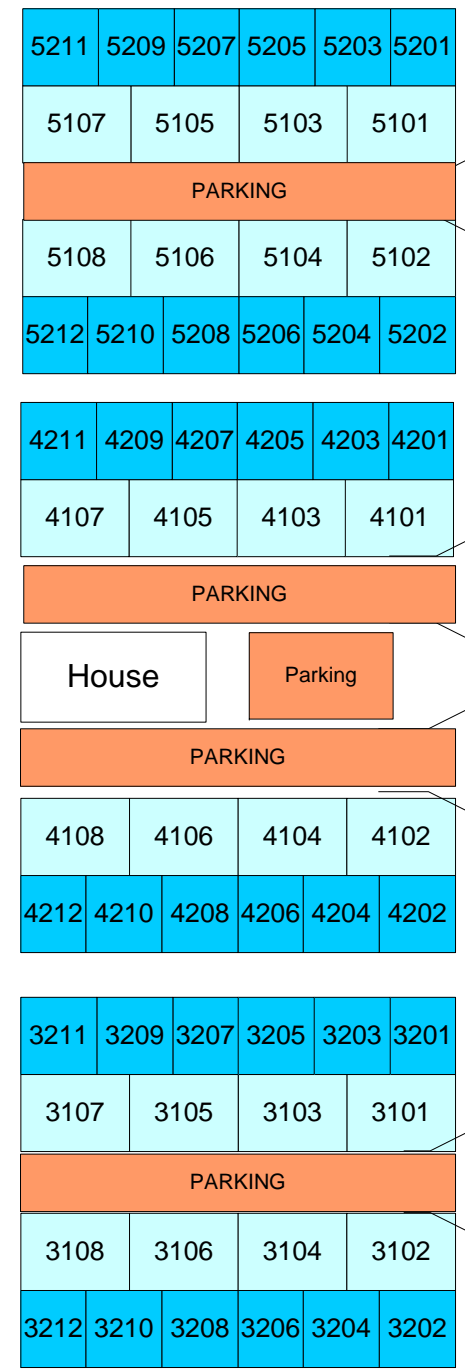

University Villas

Legend

- 2 Bed Town
- 2 Bed Flat
- 4 Bed Town
- 4 Bed Flat
- 2 Bd 1 Ba flat