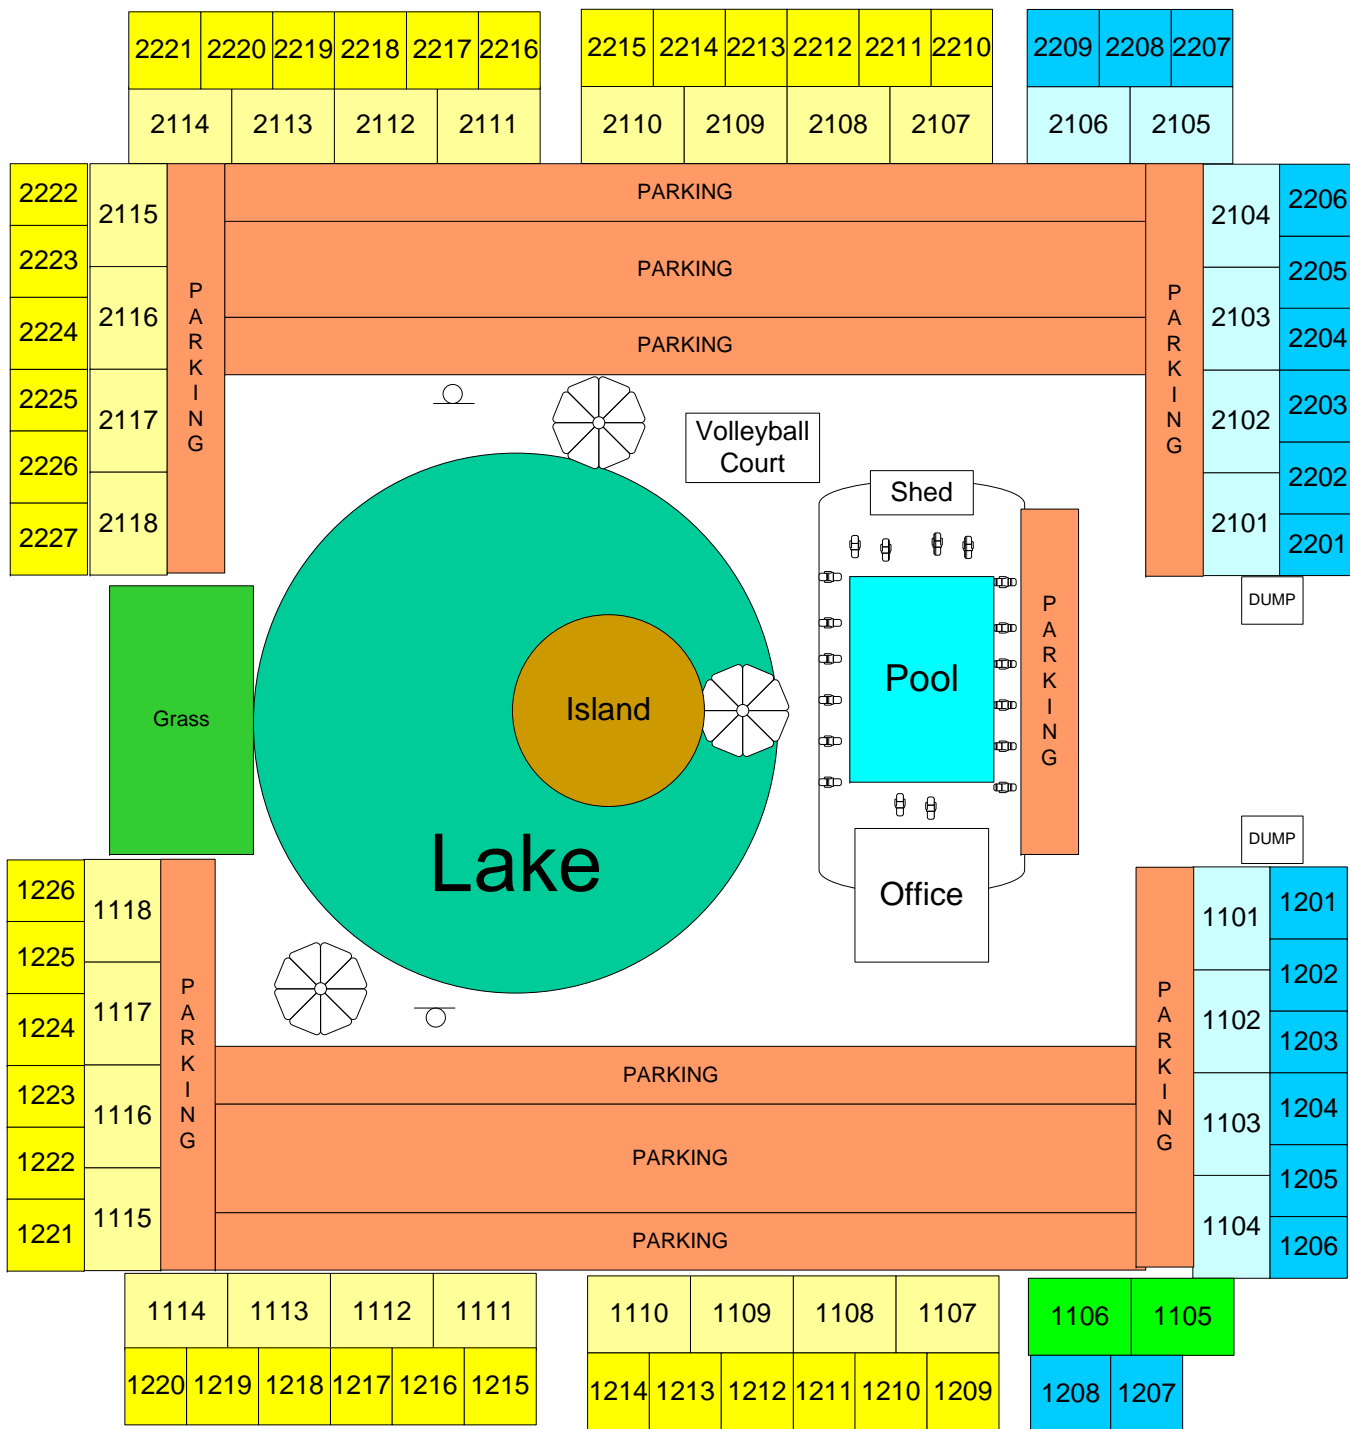

University Villas

Legend

- 2 Bed Town
- 2 Bed Flat
- 4 Bed Town
- 4 Bed Flat
- 2 Bd 1 Ba flat